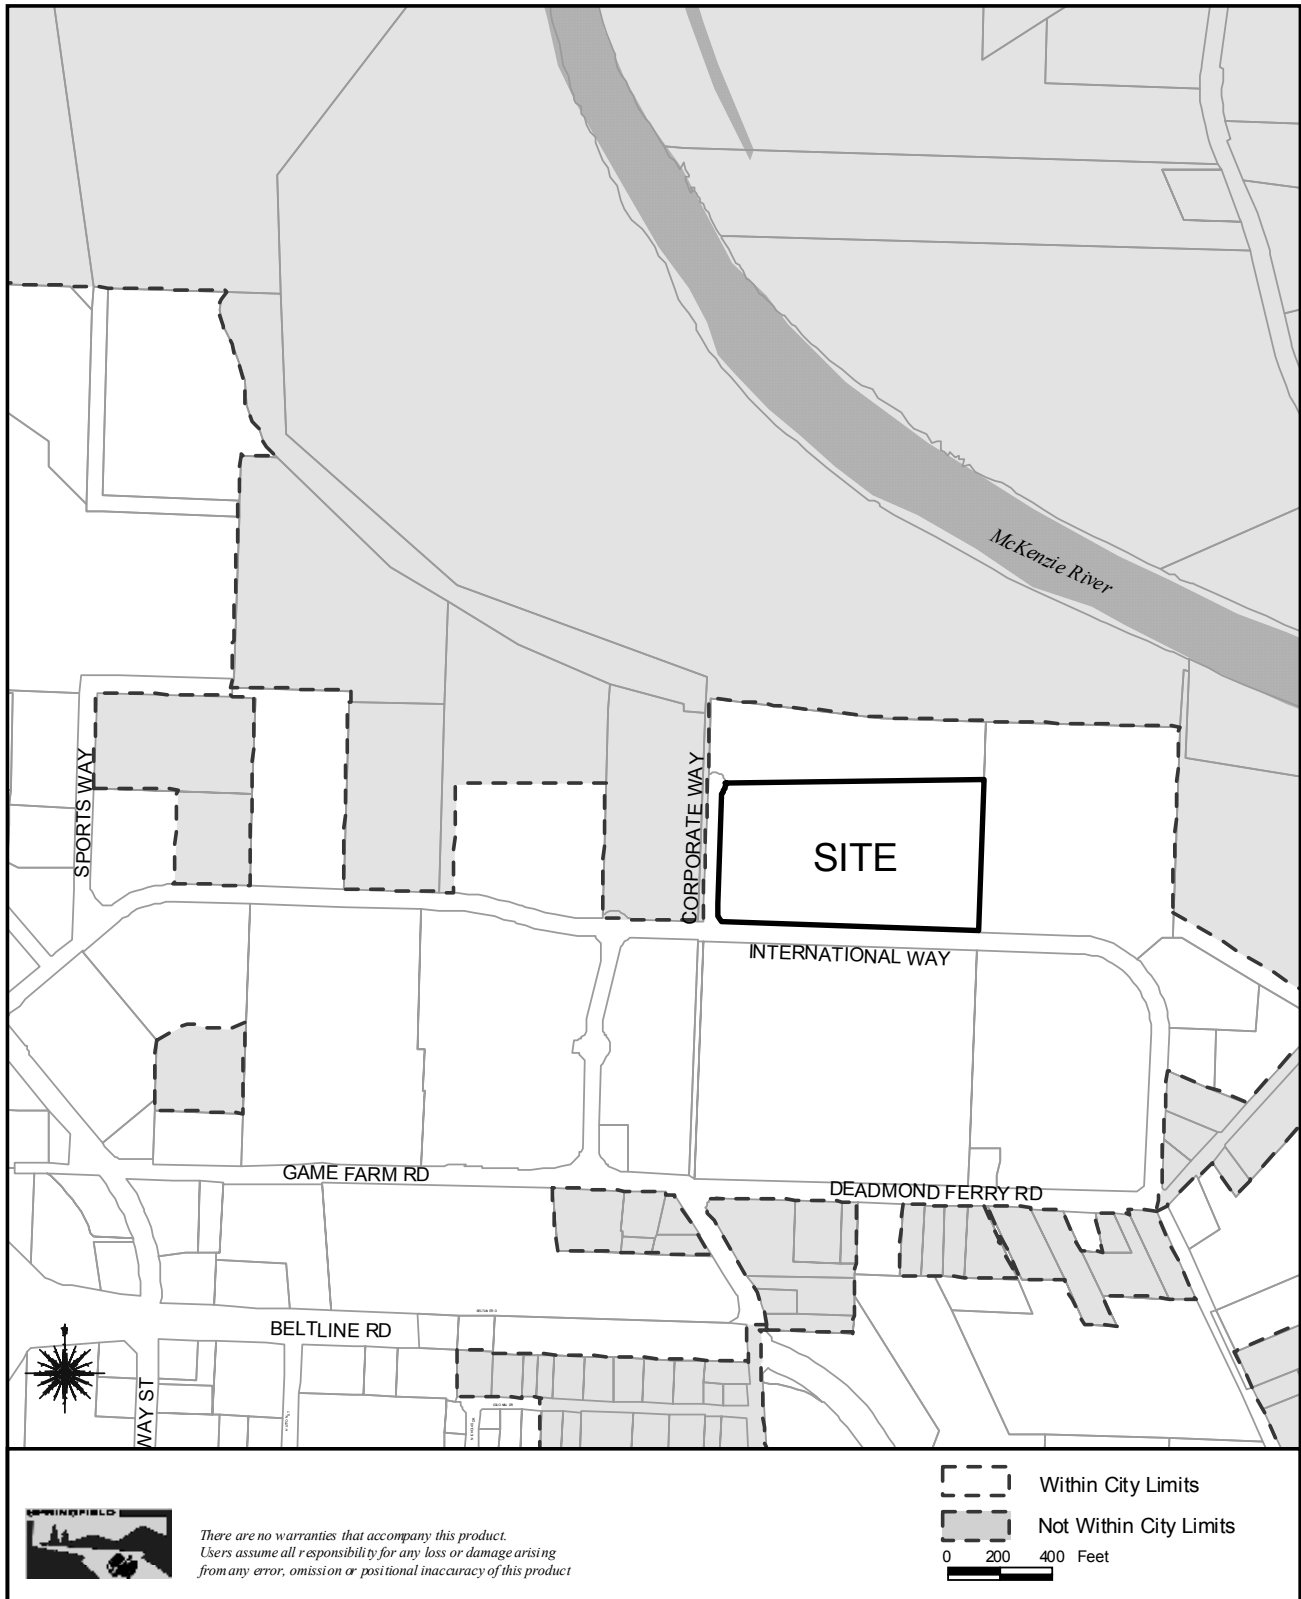

SUBJECT NEIGHBORHOOD

Springfield, OR

*There are no warranties that accompany this product.
Users assume all responsibility for any loss or damage arising
from any error, omission or positional inaccuracy of this product*

--- Within City Limits
--- Not Within City Limits
0 200 400 Feet

July, 2007

Map 17-03-15-40, Tax Lot 300