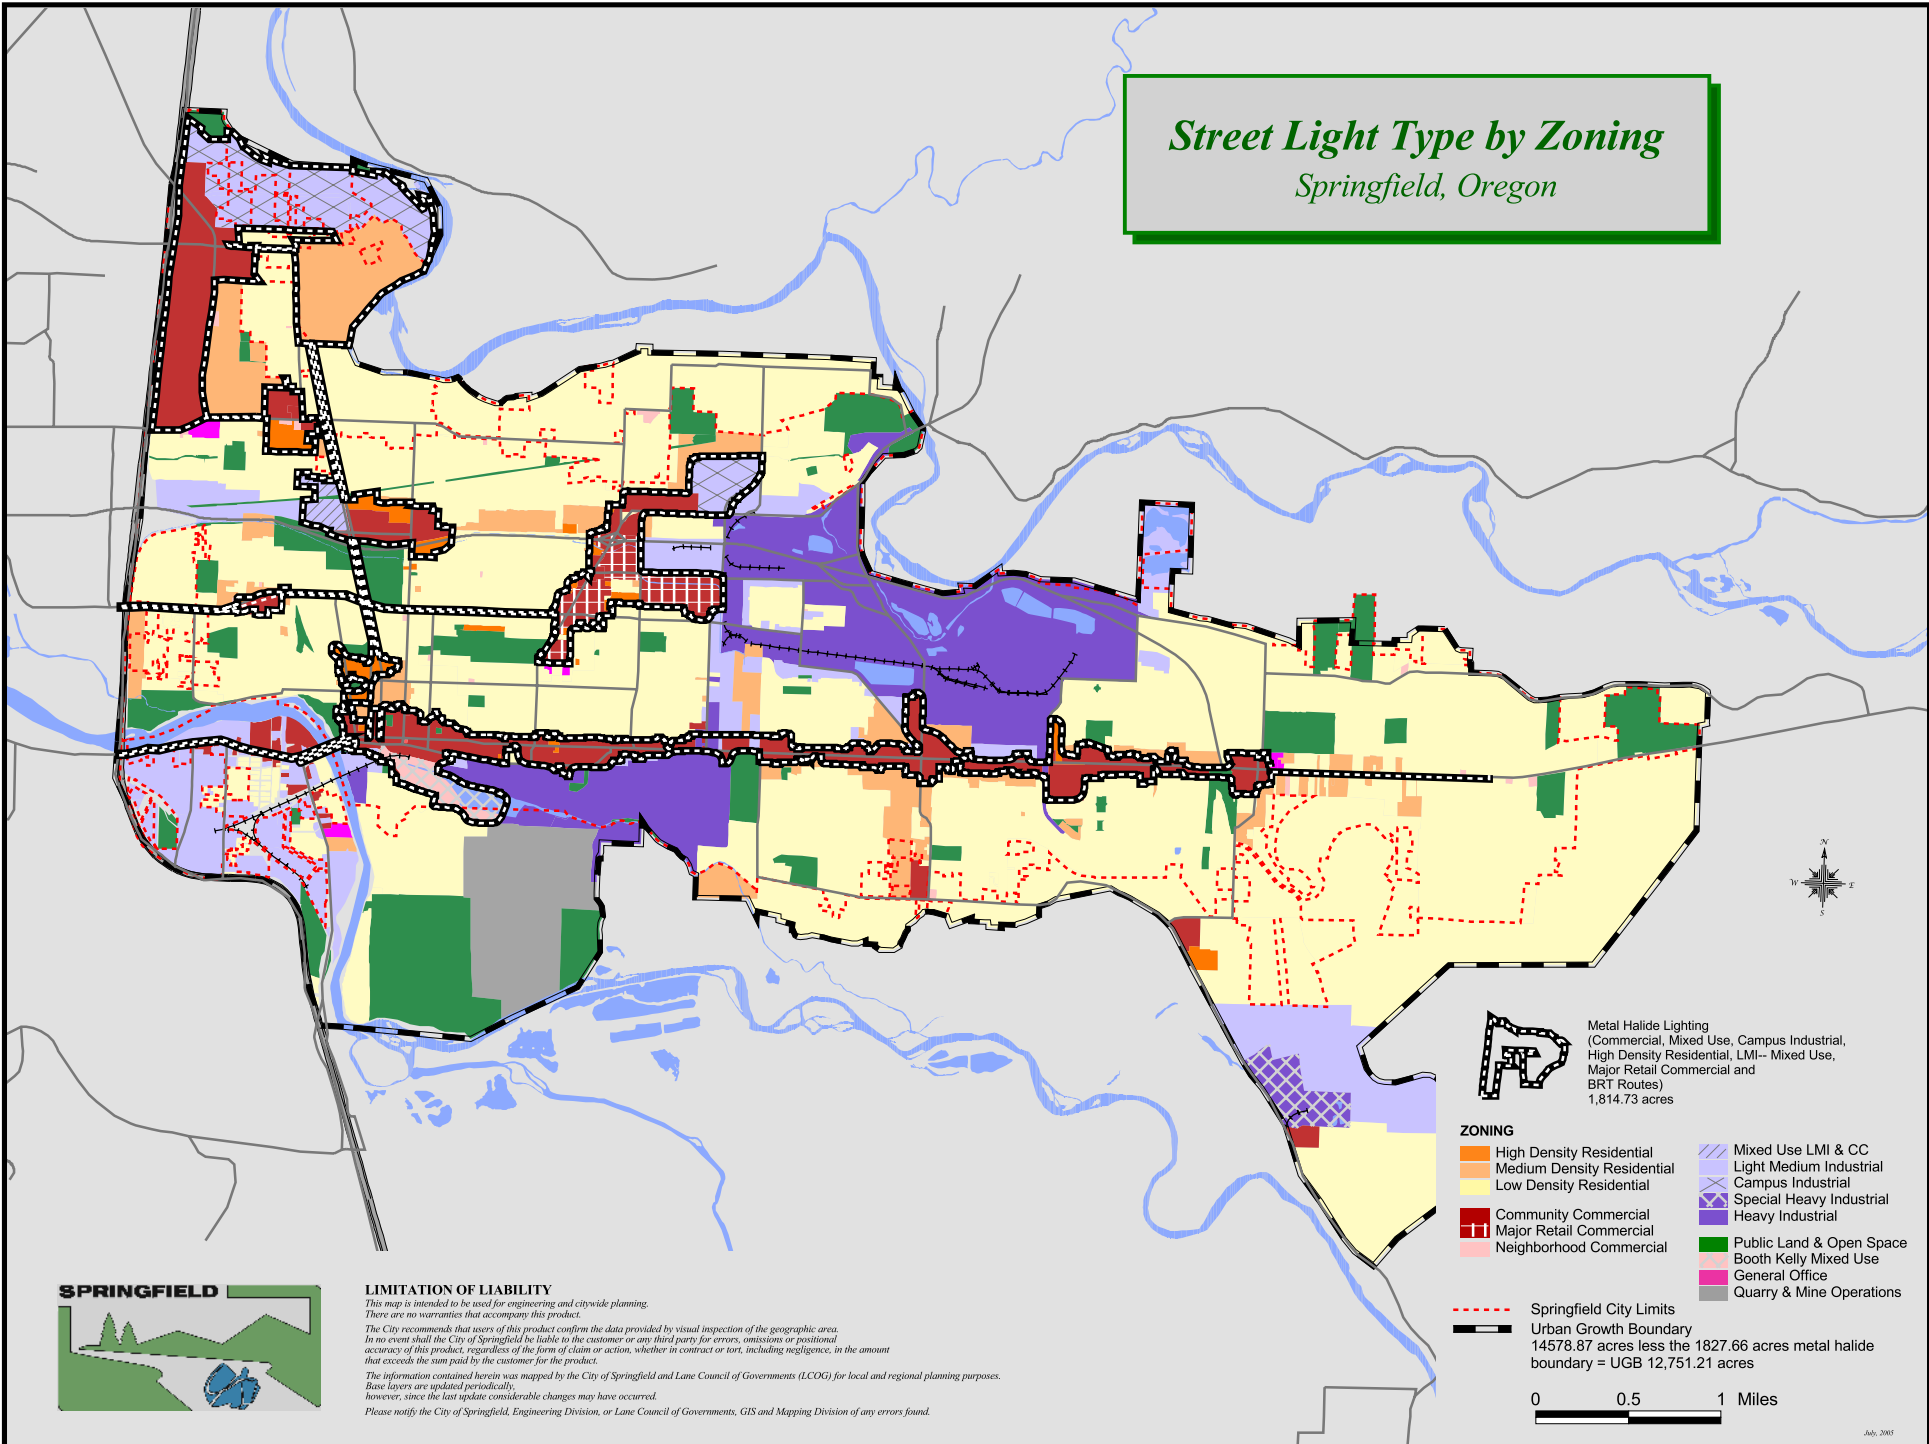

Street Light Type by Zoning

Springfield, Oregon

SPRINGFIELD

LIMITATION OF LIABILITY