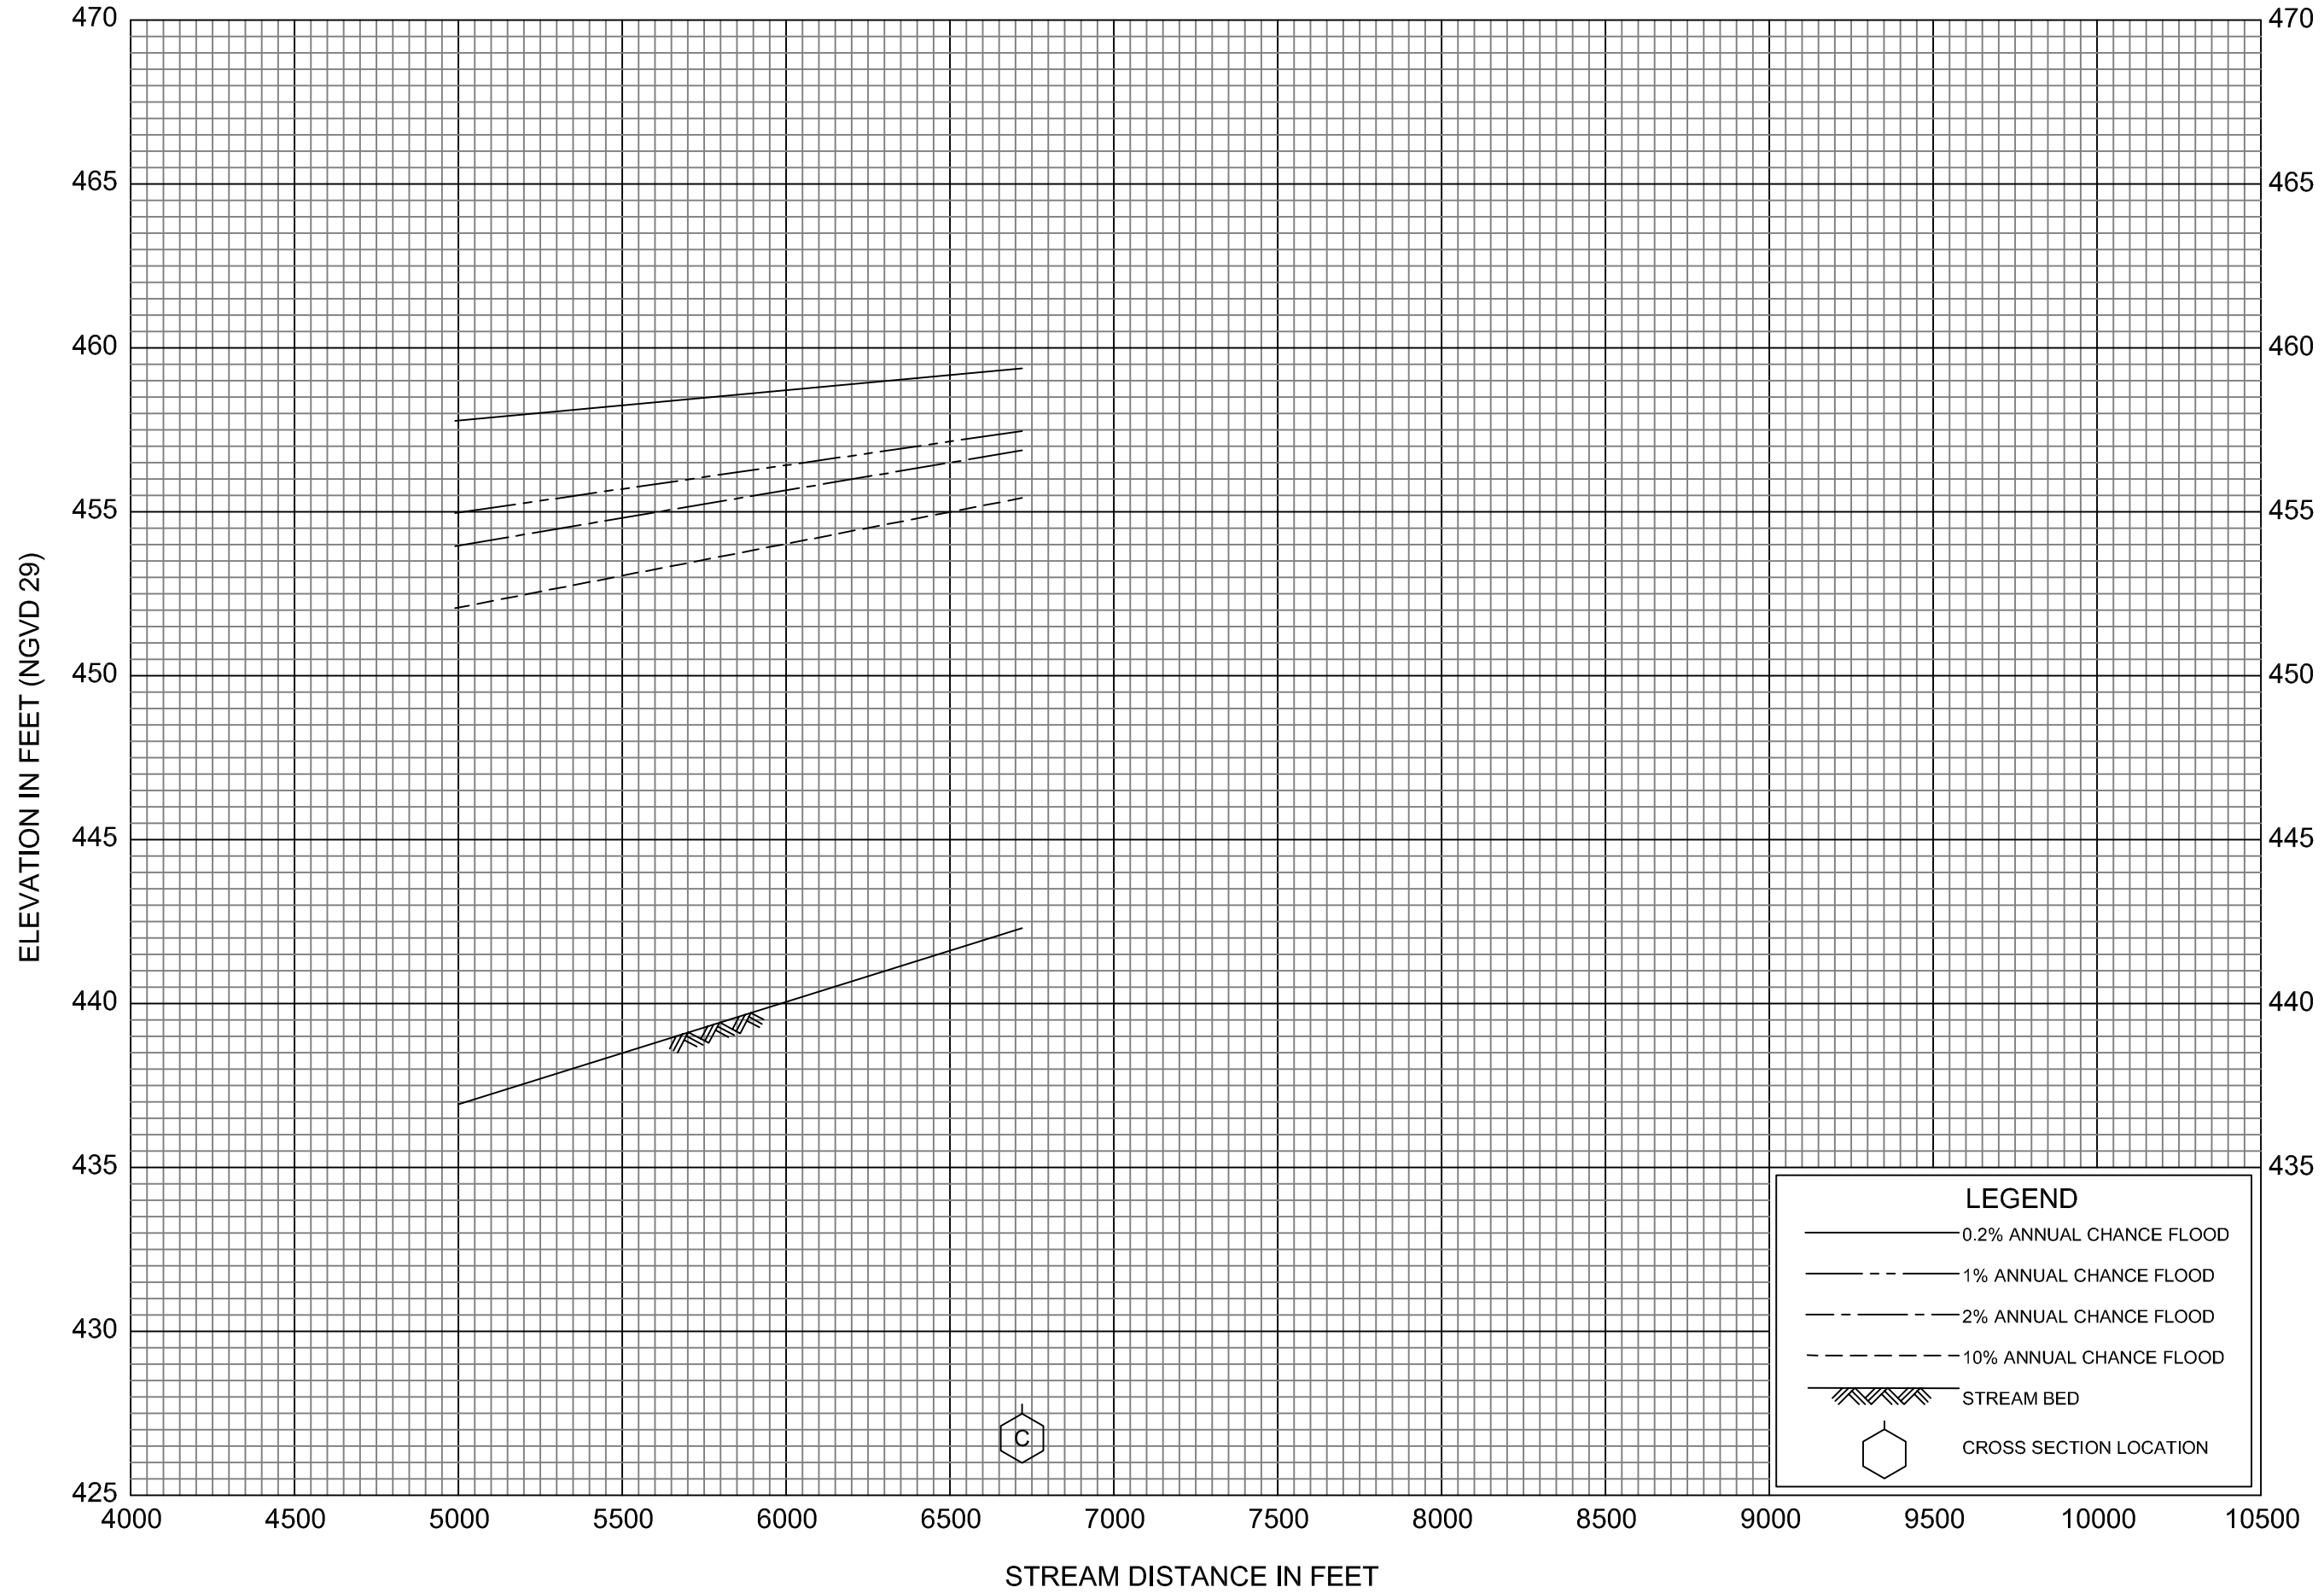

FLOOD PROFILES

COAST FORK WILLAMETTE RIVER

FEDERAL EMERGENCY MANAGEMENT AGENCY

LANE COUNTY, OR
AND INCORPORATED AREAS

04P

FLOOD PROFILES
COAST FORK WILLAMETTE RIVER

FEDERAL EMERGENCY MANAGEMENT AGENCY
LANE COUNTY, OR
 AND INCORPORATED AREAS