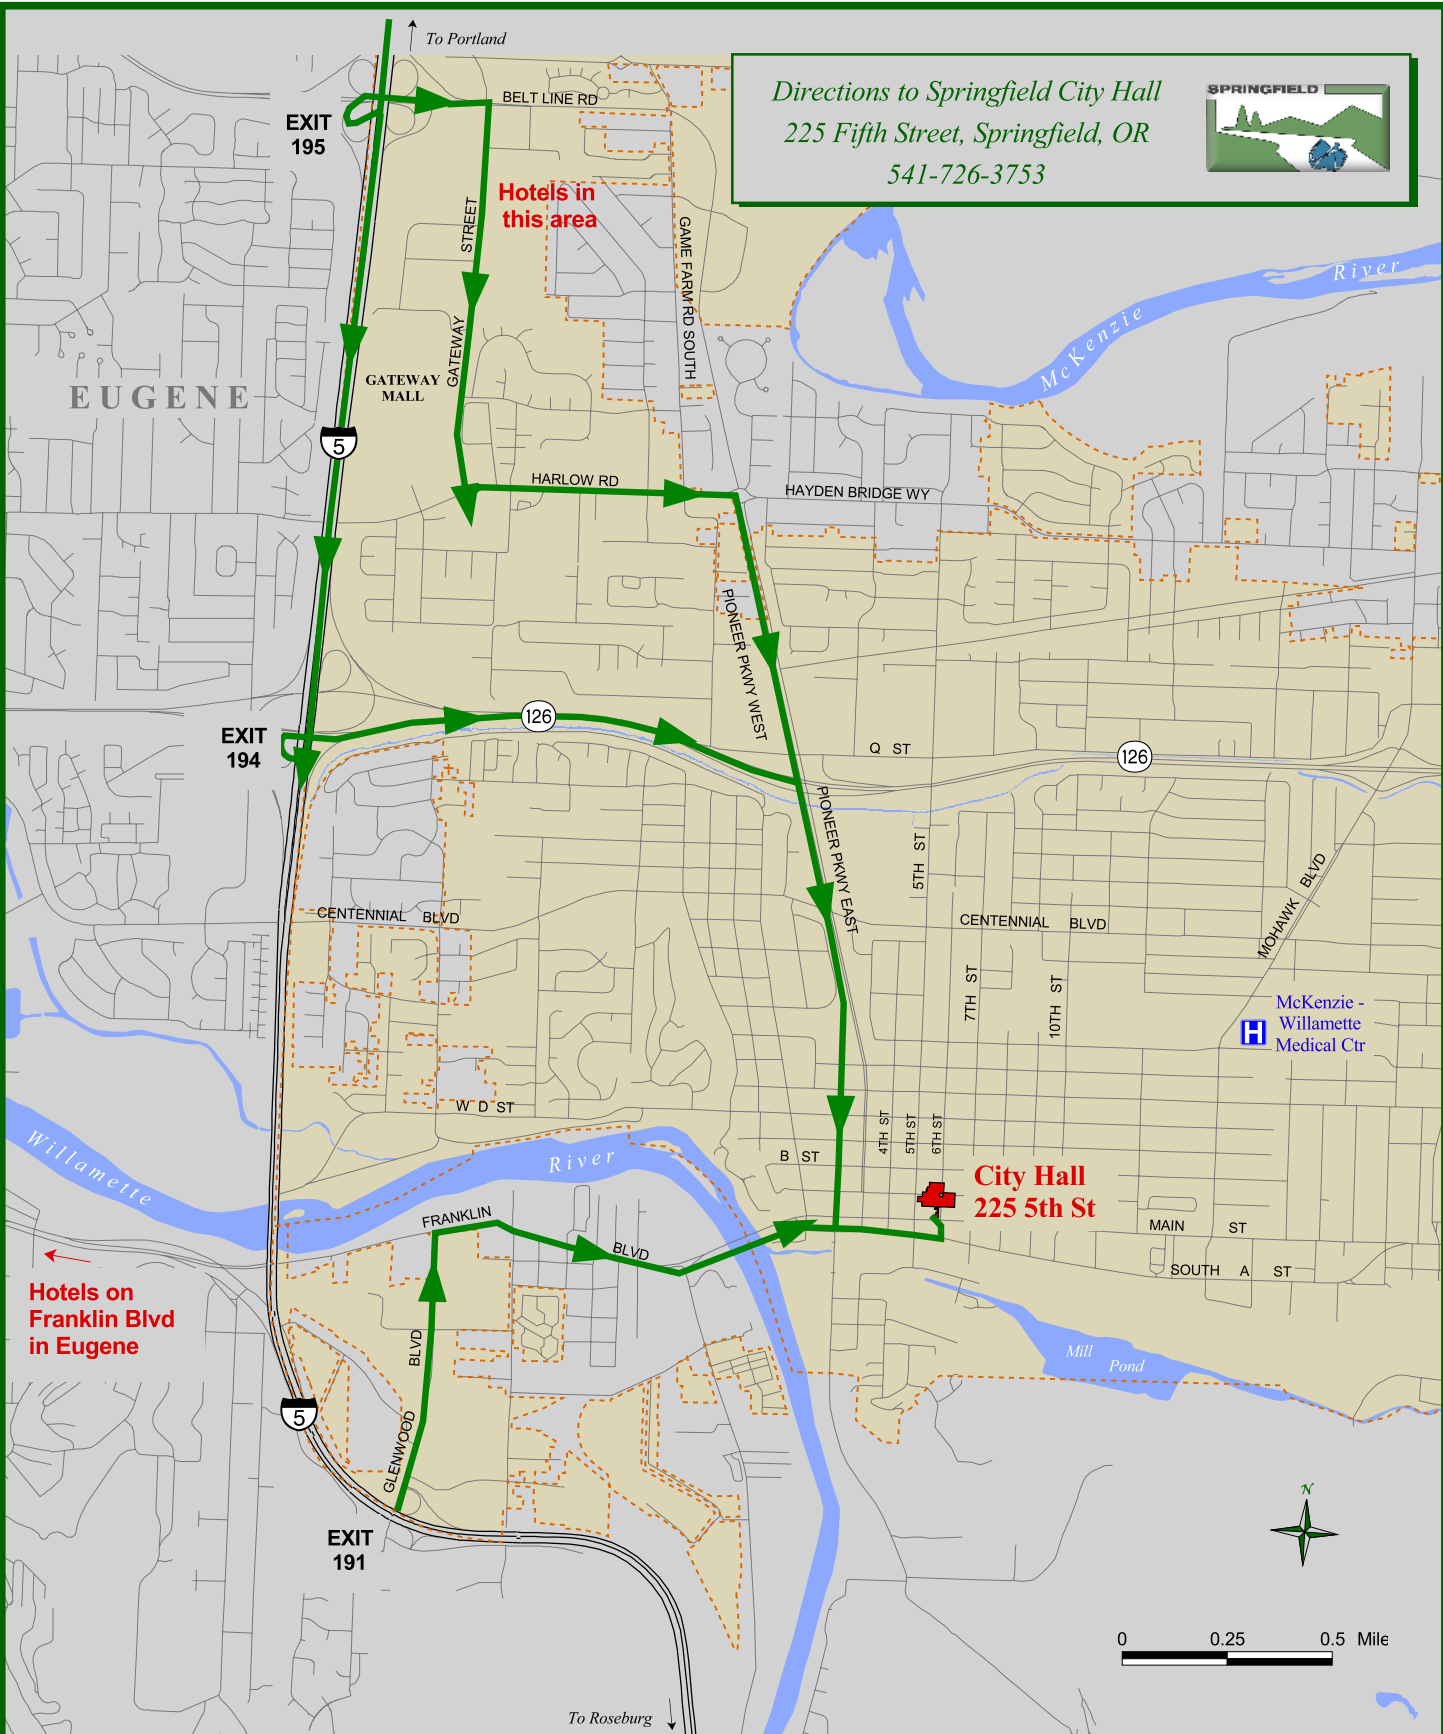

Directions to Springfield City Hall
 225 Fifth Street, Springfield, OR
 541-726-3753

Hotels on Franklin Blvd in Eugene

Hotels in this area

City Hall
 225 5th St

McKenzie - Willamette Medical Ctr

FROM I-5 SOUTHBOUND:
 Follow I-5 south to Exit 194 (Hwy 126 East). Follow Hwy 126 East to Pioneer Pkwy West. Go South on Pioneer Pkwy West for approximately 1 mile, turn left onto S A Street go two blocks and turn left onto 6th Street. Parking lot just west of the museum at the northwest corner of 6th and Main Streets.

FROM I-5, NORTHBOUND: Take Exit 191 (Glenwood Blvd). Turn right onto Glenwood Blvd and continue onto Franklin Blvd. Turn right onto Franklin Blvd and follow it across the river where it becomes South A Street. Drive approximately five blocks and turn left onto 6th Street. Parking at the northwest corner of 6th and Main Streets, just west of them museum.

There are many hotels at the Beltline Rd - I-5 interchange and in Eugene on Franklin Blvd.